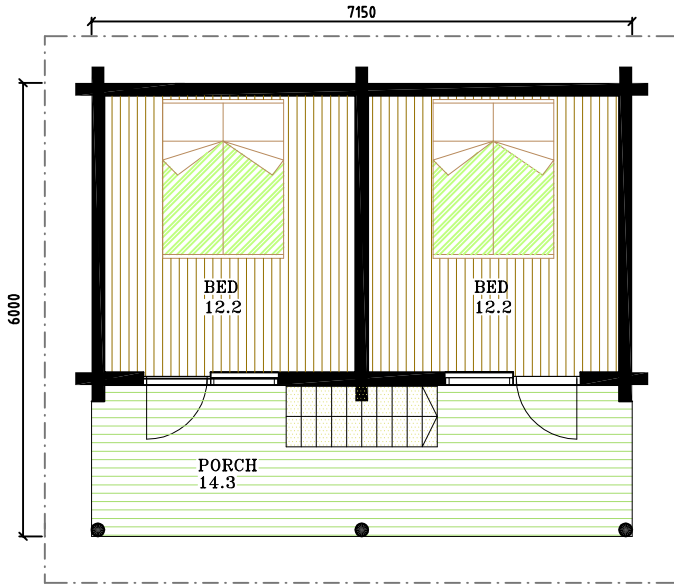

# Ilmatar

Floor Area: 7.4 m<sup>2</sup>

Floor Area: 27 m<sup>2</sup>

# Tapio

Floor Area: 44 m<sup>2</sup>

# Annikki

Floor Area: 9.9 m<sup>2</sup>

# Louhi

GROUND FLOOR

1ST FLOOR

Floor Area: 57.2 m<sup>2</sup>