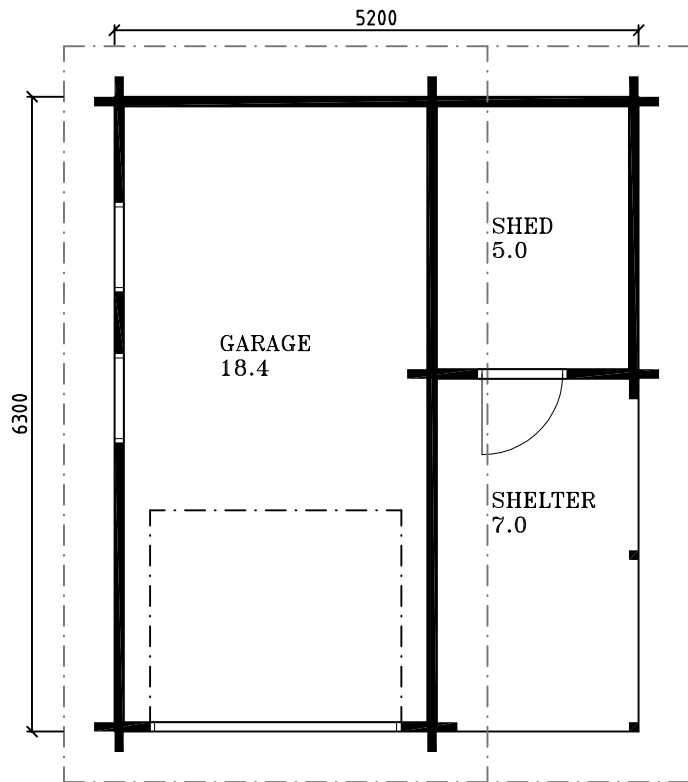

# Kullervo

Floor Area: 25.8 m<sup>2</sup>

# Ilmatar

Floor Area: 7.4 m<sup>2</sup>

Floor Area: 27 m<sup>2</sup>

# Tapio

Floor Area: 44 m<sup>2</sup>

# Louhi

GROUND FLOOR

1ST FLOOR

Floor Area: 57.2 m<sup>2</sup>