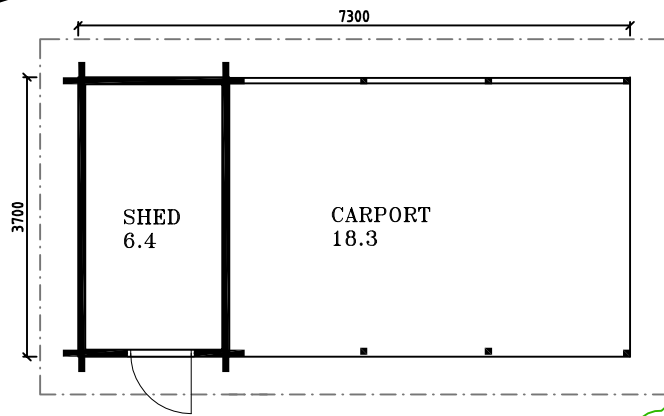

# Kullervo

Floor Area: 25.8 m<sup>2</sup>

# Ilmatar

Floor Area: 7.4 m<sup>2</sup>

Floor Area: 27 m<sup>2</sup>

# Louhi

GROUND FLOOR

1ST FLOOR

Floor Area: 57.2 m<sup>2</sup>