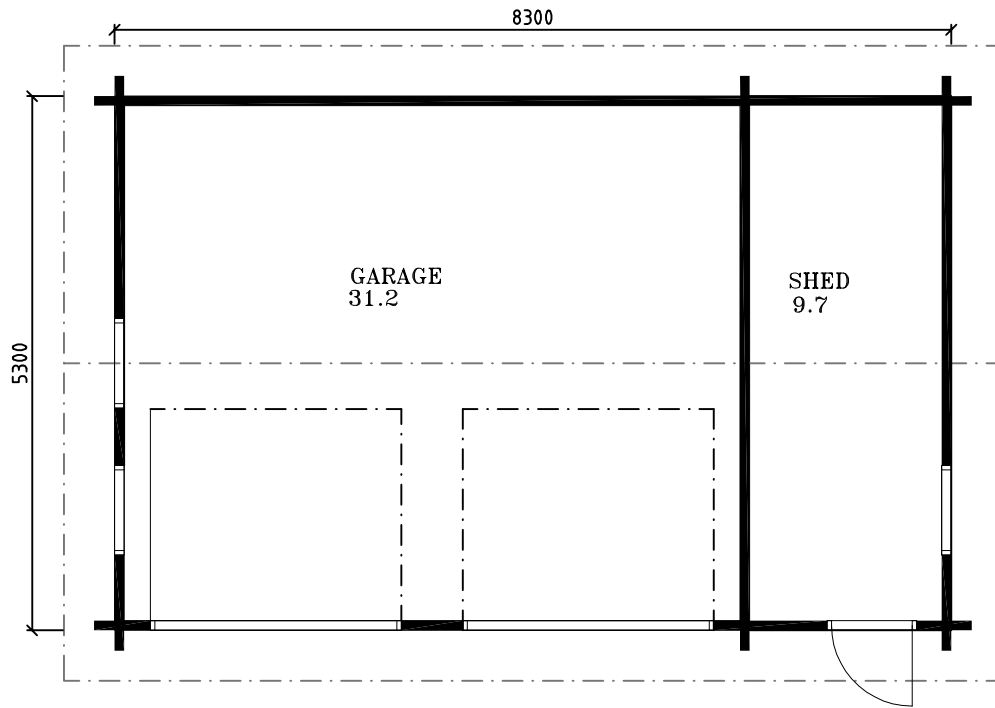

# Ilmatar

Floor Area: 7.4 m<sup>2</sup>

Floor Area: 27 m<sup>2</sup>

# Tapio

Floor Area: 44 m<sup>2</sup>

# Louhi

GROUND FLOOR

1ST FLOOR

Floor Area: 57.2 m<sup>2</sup>