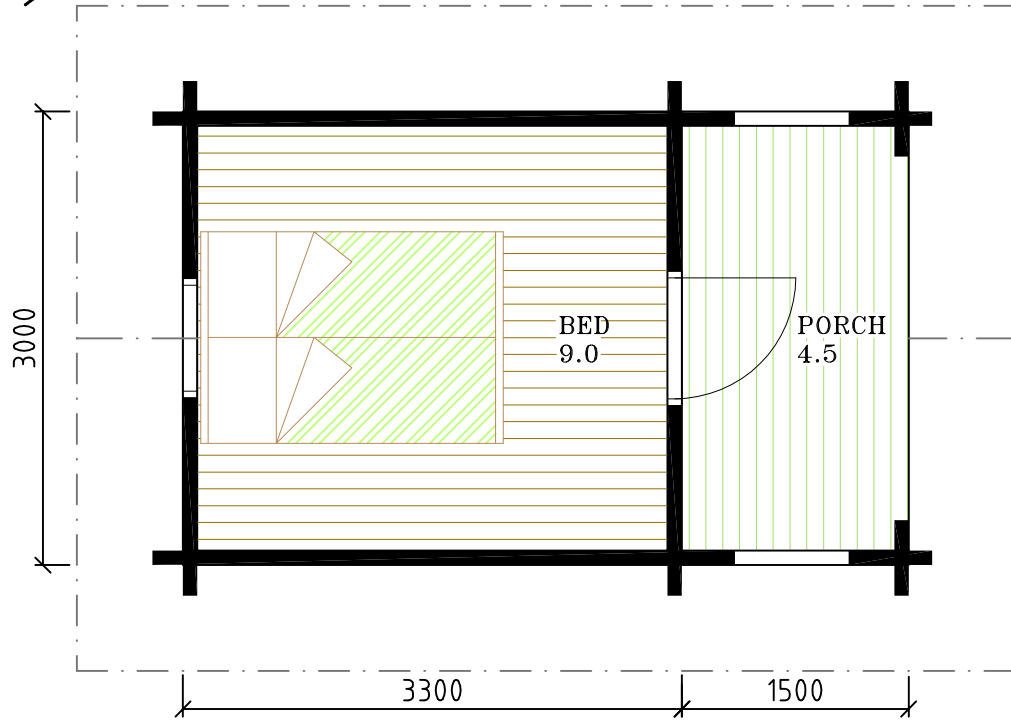

# Ilmatar

Floor Area: 7.4 m<sup>2</sup>

Floor Area: 27 m<sup>2</sup>

# Tapio

Floor Area: 44 m<sup>2</sup>

# Annikki

Floor Area: 9.9 m<sup>2</sup>

# Louhi

GROUND FLOOR

1ST FLOOR

Floor Area: 57.2 m<sup>2</sup>