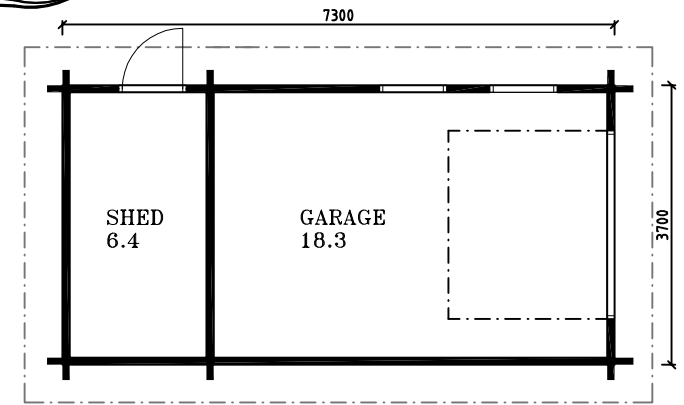

# Kullervo

Floor Area: 25.8 m<sup>2</sup>

# Ilmatar

Floor Area: 7.4 m<sup>2</sup>

Floor Area: 27 m<sup>2</sup>

# Louhi

GROUND FLOOR

1ST FLOOR

Floor Area: 57.2 m<sup>2</sup>